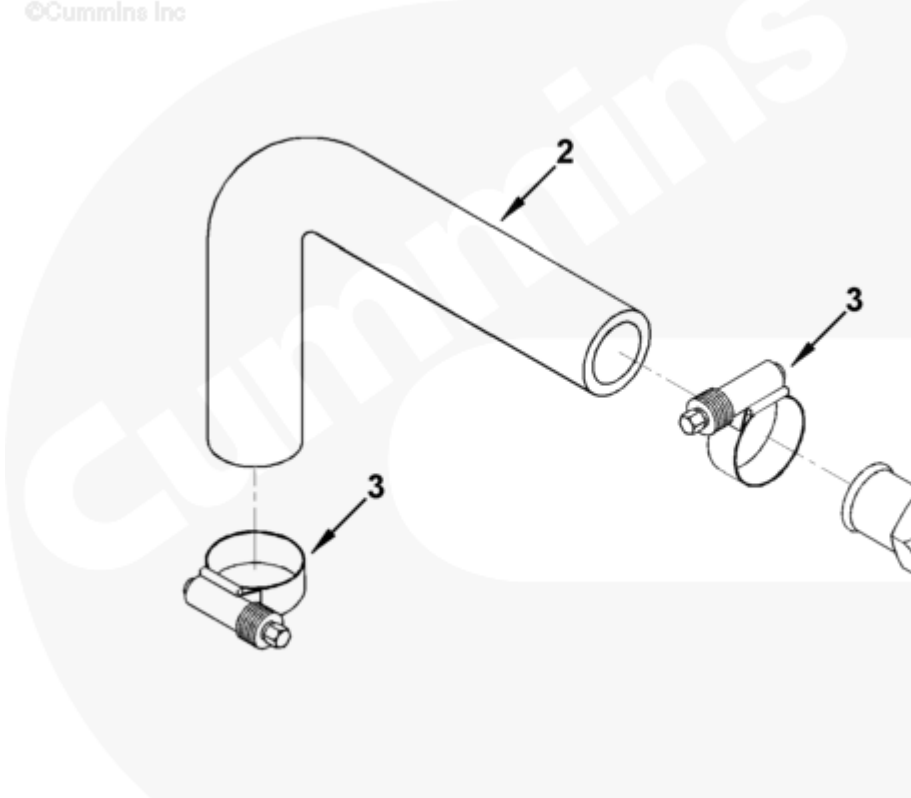

©Cummins Inc

tb957gm

SMALL | MEDIUM | LARGE

Cart	Ref No	Part Number	Part Description	Required	Remarks
View My Cart					
		TB9748-03	Turbocharger Location		Location, Turbo (CAV AC5RSM...(More)

					ALT)
					Turbo Location: Low Mount
					Rear Out
					CAV AC5RSM Alternator:
					Without
<input type="checkbox"/>	1	215921	Plain Hose Coupling	1	3/4 NPTF X 1 in
<input type="checkbox"/>	2	3897789	Elbow Hose	1	
<input type="checkbox"/>	3	3922844	Hose Clamp	2	